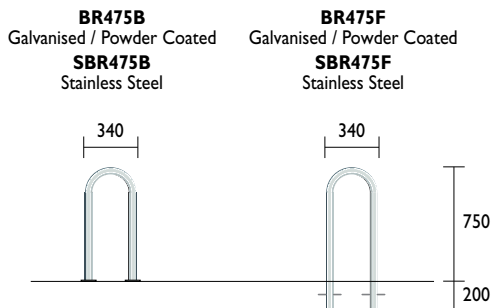

Bicycle Rails

BR85B / F

BIGGEST SELLER
in stainless steel

200 x 100 x 6mm Baseplate
(masonry anchors included on baseplate models)

BR475B / F

200 x 100 x 6mm Baseplate
(masonry anchors included on baseplate models)

Material Specifications (General)

Mild steel 40NB (50.0) x 1.5mm Light duty pipe / Hot dipped galvanised / Powder coated in a range of colours
Stainless steel 40NB (50.0) x 1.5mm Grade 304 stainless steel pipe / Linished finish