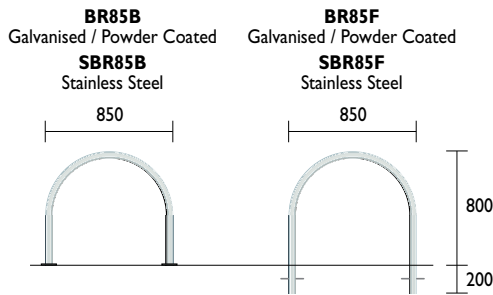

Bicycle Rails

BR85B / F

BIGGEST SELLER
in stainless steel

200 x 100 x 6mm Baseplate
(masonry anchors included on baseplate models)

BR475B / F

200 x 100 x 6mm Baseplate
(masonry anchors included on baseplate models)

Material Specifications (General)

Mild steel 40NB (50.0) x 1.5mm Light duty pipe / Hot dipped galvanised / Powder coated in a range of colours
Stainless steel 40NB (50.0) x 1.5mm Grade 304 stainless steel pipe / Linished finish