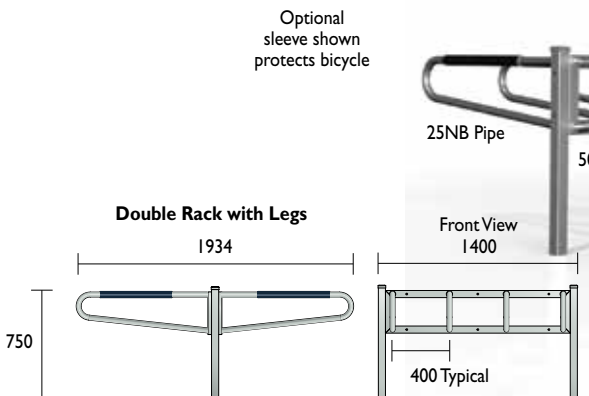

# Bicycle Rails > Post/Wall Mounted

## BRX03W Hitching Rail

## BRX03D Hitching Rail

**Material Specifications (General)**  
 Frame 50 x 50 x 4mm SHS / Hot dipped galvanised / Powder coated in a range of colours  
 Supports 25NB (32.0) x 2.5mm Pipe / Hot dipped galvanised / Powder coated in a range of colours