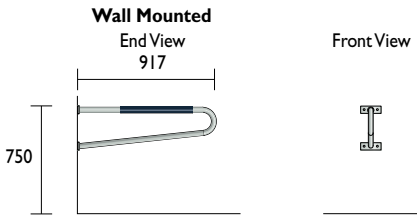

Bicycle Rails > Post/Wall Mounted

BRX03W Hitching Rail