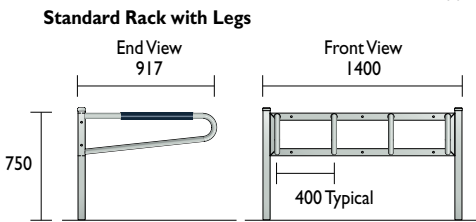

# Bicycle Rails > Post/Wall Mounted

## BRX03D Hitching Rail

**Material Specifications (General)**  
 Frame 50 x 50 x 4mm SHS / Hot dipped galvanised / Powder coated in a range of colours  
 Supports 25NB (32.0) x 2.5mm Pipe / Hot dipped galvanised / Powder coated in a range of colours