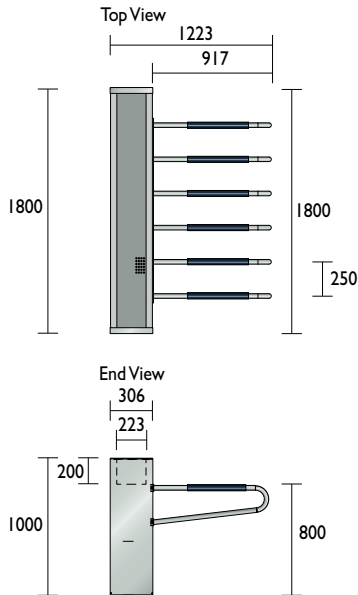

## Bicycle Racks > Horizontal

#### Planter Box

Drainage holes in planter base

Planter box depth 350mm