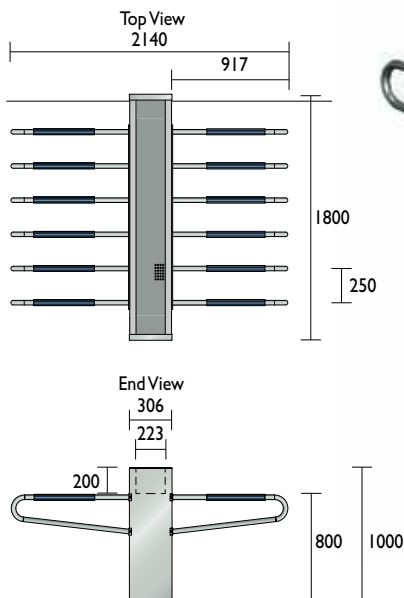

BRP02

Planter Box

Drainage holes in planter base

Planter box depth 350mm

Material Specifications (General)

Planter	0.8mm Galvanised sheet / Powder coated in a range of colours
Rack	25NB (32.0) x 1.5mm pipe Galvanised / Powder coated in a range of colours