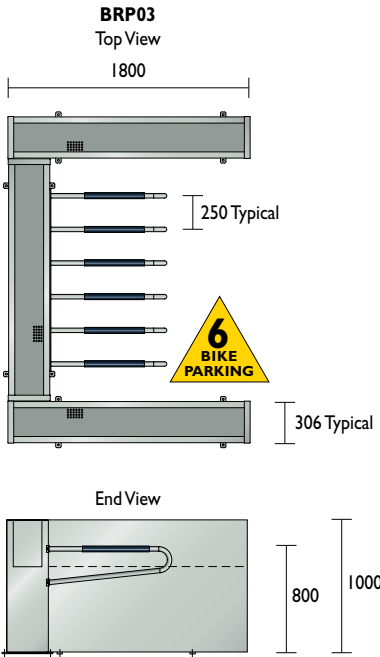

Bicycle Racks > Horizontal

Product Range

1300 780 450

BRP03 / 04 / 05
Planter Boxes

Green your suburb

350 deep planter box, drainage holes in base

GREEN YOUR SUBURB

Material Specifications (General)
 Planter 1.5mm Galvanised sheet / Powder coated in a range of colours
 Rack 32NB (38.1) x 1.6mm pipe Galvanised / Powder coated in a range of colours