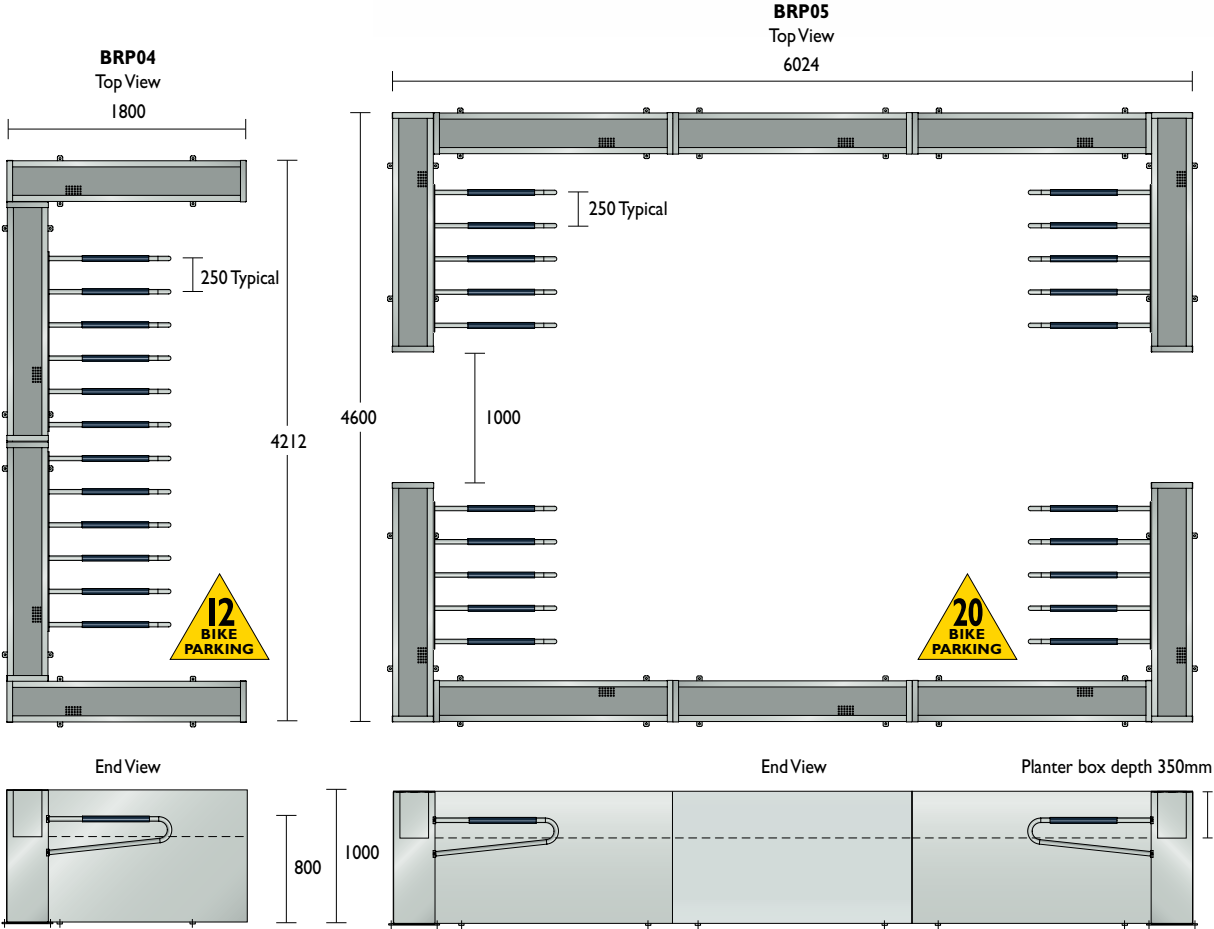

Bicycle Racks > Horizontal

Product Range

1300 780 450

BRP03 / 04 / 05
Planter Boxes

Green your suburb

350 deep planter box, drainage holes in base

GREEN YOUR SUBURB

Material Specifications (General)
 Planter 1.5mm Galvanised sheet / Powder coated in a range of colours
 Rack 32NB (38.1) x 1.6mm pipe Galvanised / Powder coated in a range of colours