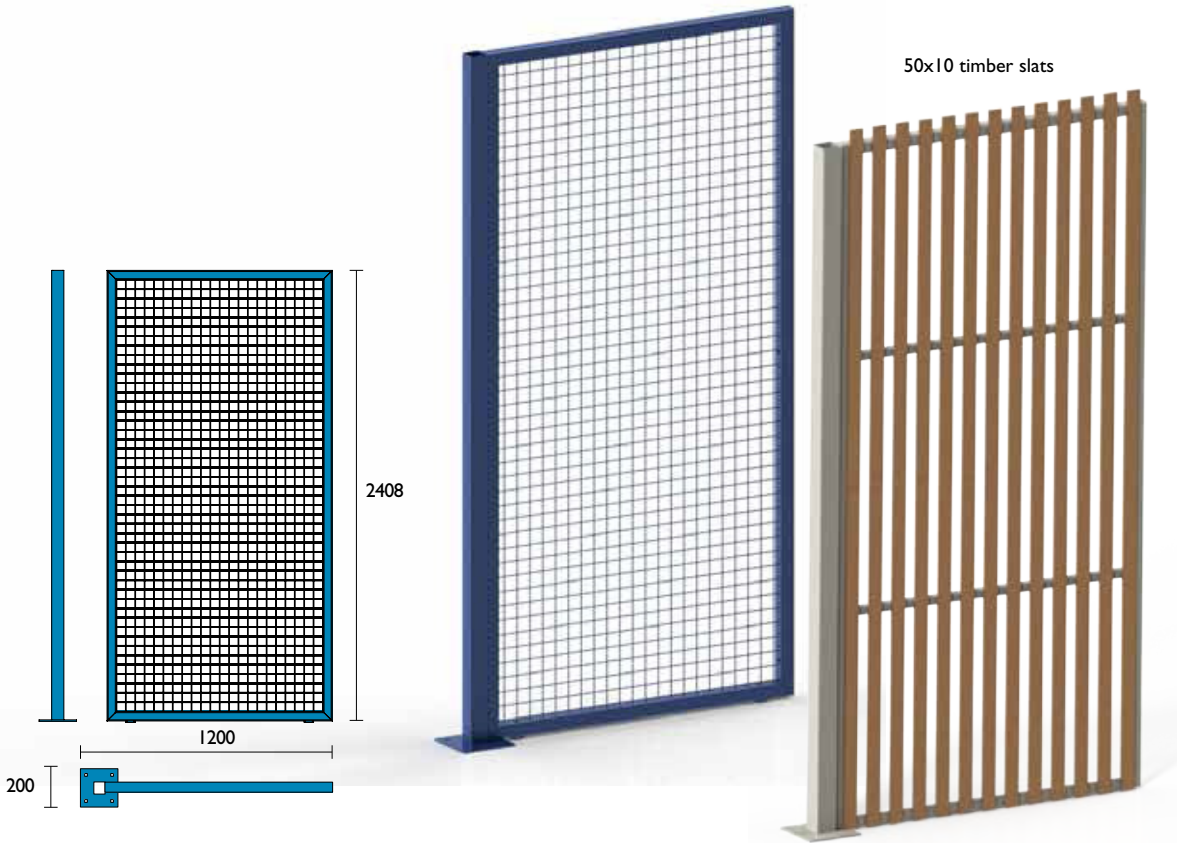

FBC24

Cage Fence

This modular fence system allows for customisation of your bicycle enclosure. The panels bolt together in a frame making installation easy. Used in underground car parks or where no roof is required.

Each 1200mm section includes 1 post and 1 mesh section. The mesh sections can also be joined to enable a post every 2400mm which can reduce costs further.

50x50x4000 galvanised wire mesh insert

50x10 timber slats

Material Specifications (General)

50 x 50 x 4mm / 71 x 9 x 4mm steel mesh / Metal cladding / Galvanised / Powder coated in a range of colours