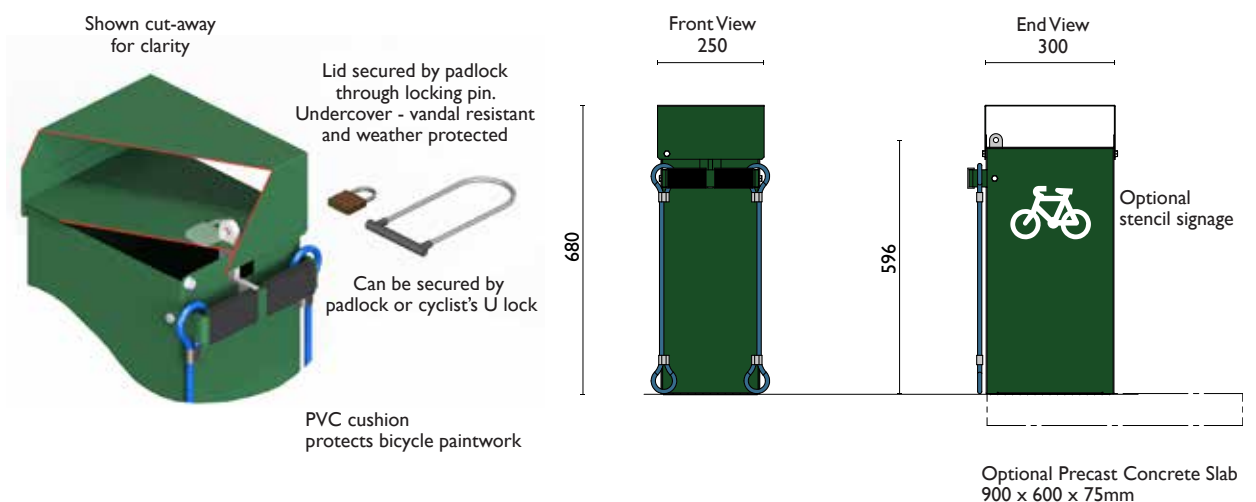

## Lockers

**BLB632**  
Mini Locker

### Security and Storage.

Provides excellent security by allowing both wheels and the bicycle frame to be secured.

Additionally, it allows the cyclist to store riding apparel such as backpack, helmet and gloves.

Optional precast concrete slab is available for where the locker is not being installed onto an existing concrete slab.