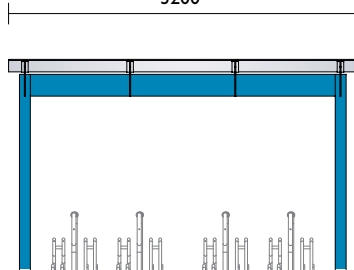

Bicycle Shelters

Product Range

1300 780 450

BSS04

CBR4SC bicycle racks displayed throughout the Shelter range, please check with your Securabike office for other suitable racks.

Front View
3200

Structural steel support frame

Polycarbonate roof panels

CBR4SC Racks displayed

End View
1997

BSD04

CBR4SC bicycle racks displayed throughout the Shelter range, please check with your Securabike office for other suitable racks.

Front View
3200

Frame 200 x 100mm U Section / 100 x 100mm SHS / Galvanised / Powder coated in a range of colours
 Roof Panels Polycarbonate roof panels