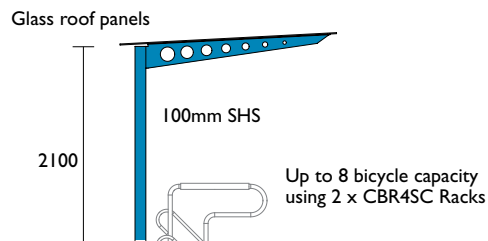

Bicycle Shelters

Product Range

1300 780 450

BSS04

CBR4SC bicycle racks displayed throughout the Shelter range, please check with your Securabike office for other suitable racks.

Front View
3200

Structural steel support frame

Polycarbonate roof panels

CBR4SC Racks displayed

End View
1997

BSD04

CBR4SC bicycle racks displayed throughout the Shelter range, please check with your Securabike office for other suitable racks.

Front View
3200