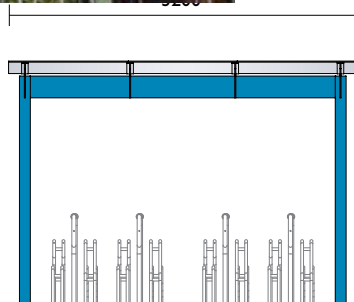

Bicycle Shelters

Product Range

1300 780 450

BSS04

CBR4SC bicycle racks displayed throughout the Shelter range, please check with your Securabike office for other suitable racks.

Front View
3200

Structural steel support frame

Polycarbonate roof panels

CBR4SC Racks displayed

End View
1997

BSD04

CBR4SC bicycle racks displayed throughout the Shelter range, please check with your Securabike office for other suitable racks.

Front View
3200

Structural steel support frame

Polycarbonate roof panels

CBR4SC Racks displayed

End View
4017

Introduction	1
Bicycle Facts	4
Design Guide	6
Installation	12
Consulting	13
Security Classes	14
Product Selection	15

Frame 200 x 100mm U Section / 100 x 100mm SHS / Galvanised / Powder coated in a range of colours
 Roof Panels Polycarbonate roof panels