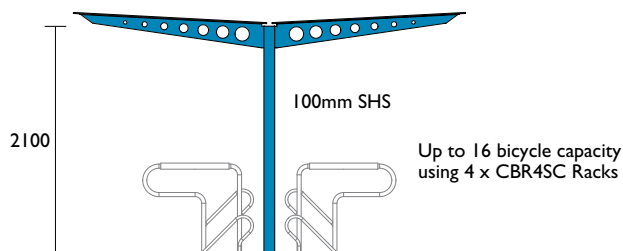

End View
4017

Introduction	1
Bicycle Facts	4
Design Guide	6
Installation	12
Consulting	13
Security Classes	14
Product Selection	15

PRODUCT RANGE

Rails	17
Racks	29
Repair Stations	53
End-of-Journey	56
Cages	72
Lockers	76
Shelters	84
Scooters Racks	91
Other Products	94
Standards	99
Packaging	100
Index	101

Material Specifications (General)

Frame 200 x 100mm U Section / 100 x 100mm SHS / Galvanised / Powder coated in a range of colours
Roof Panels Polycarbonate roof panels