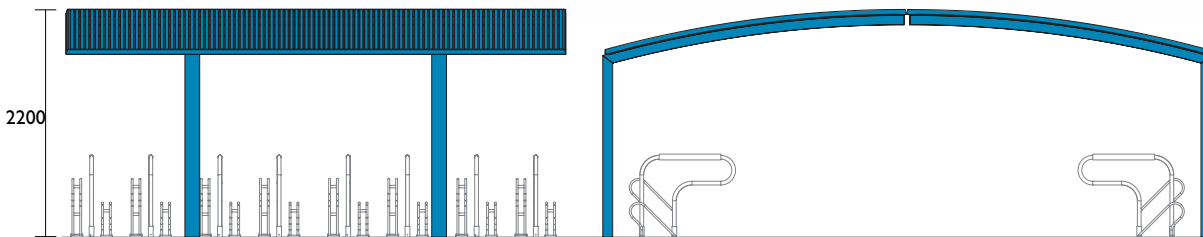

## BSS12

CBR4SC bicycle racks displayed throughout the Shelter range, please check with your Securabike office for suitable racks.

|        | Length | Width |
|--------|--------|-------|
| BSS121 | 5000   | 6000  |
| BSS122 | 5100   | 4000  |
| BSS123 | 2900   | 4000  |

Front View  
5100

End View  
6000

### Material Specifications (General)

Frame Aluminium alloy / Powder coated in a range of colours  
 Roof Frosted polycarbonate. UV resistant. High impact resistant. Up to 20cm snow. Temperature rating -30°C to +60°C