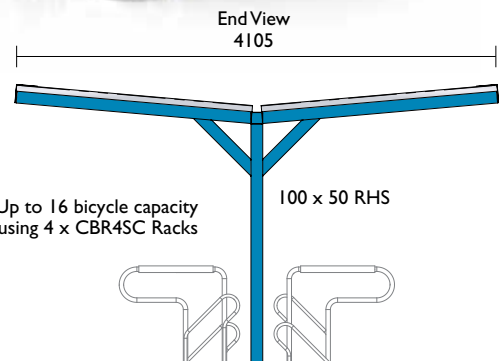

Bicycle Shelters

BSS06

CBR4SC bicycle racks displayed throughout the Shelter range, please check with your Securabike office for other suitable racks.

Colorbond® steel roofing

Up to 8 bicycle capacity using 2 x CBR4SC Racks

2240

BSD06

CBR4SC bicycle racks displayed throughout the Shelter range, please check with your Securabike office for other suitable racks.

Colorbond® steel roofing

Up to 16 bicycle capacity using 4 x CBR4SC Racks

2240

Material Specifications (General)

Frame 100 x 50 x 2.5mm RHS / Galvanised / Powder coated in a range of colours
 Roof Colorbond® roofing sheet, range of colours