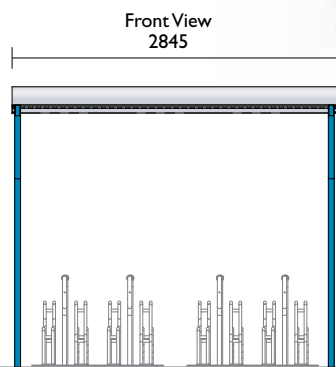

Bicycle Shelters

BSS06

CBR4SC bicycle racks displayed throughout the Shelter range, please check with your Securabike office for other suitable racks.

Colorbond® steel roofing

Up to 8 bicycle capacity using 2 x CBR4SC Racks

2240

BSD06

CBR4SC bicycle racks displayed throughout the Shelter range, please check with your Securabike office for other suitable racks.

Colorbond® steel roofing

Up to 16 bicycle capacity using 4 x CBR4SC Racks

2240

Material Specifications (General)

Frame 100 x 50 x 2.5mm RHS / Galvanised / Powder coated in a range of colours
 Roof Colorbond® roofing sheet, range of colours