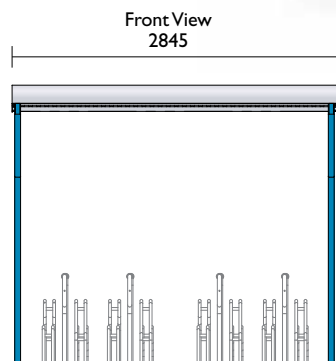

Bicycle Shelters

BSS06

CBR4SC bicycle racks displayed throughout the Shelter range, please check with your Securabike office for other suitable racks.

Colorbond® steel roofing

Up to 8 bicycle capacity using 2 x CBR4SC Racks

2240

BSD06

CBR4SC bicycle racks displayed throughout the Shelter range, please check with your Securabike office for other suitable racks.

Colorbond® steel roofing

Up to 16 bicycle capacity using 4 x CBR4SC Racks

2240

Material Specifications (General)

Frame 100 x 50 x 2.5mm RHS / Galvanised / Powder coated in a range of colours
 Roof Colorbond® roofing sheet, range of colours