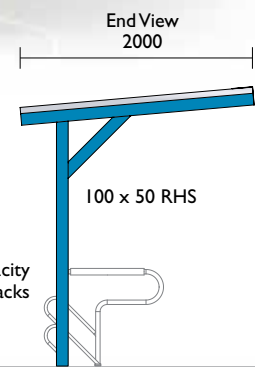

Bicycle Shelters

BSS06

CBR4SC bicycle racks displayed throughout the Shelter range, please check with your Securabike office for other suitable racks.

Colorbond® steel roofing

Up to 8 bicycle capacity using 2 x CBR4SC Racks

2240

BSD06

CBR4SC bicycle racks displayed throughout the Shelter range, please check with your Securabike office for other suitable racks.

Colorbond® steel roofing

Up to 16 bicycle capacity using 4 x CBR4SC Racks

2240

Material Specifications (General)

Frame 100 x 50 x 2.5mm RHS / Galvanised / Powder coated in a range of colours
 Roof Colorbond® roofing sheet, range of colours