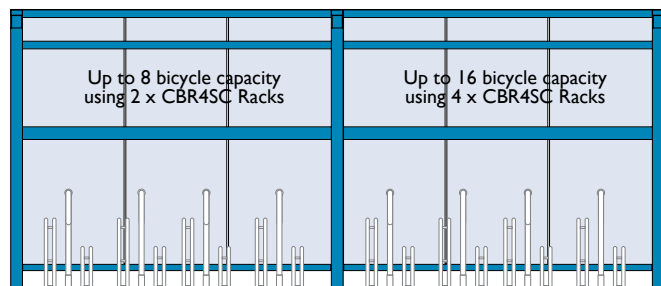

CBR4SC Racks displayed

Polycarbonate side wall panels

CBR4SC Racks displayed

**BSS07**  
Front View  
2900

**BSS08**  
Front View  
5700

Typical End View  
2300

**Material Specifications (General)**  
 Frame 100 x 50 x 3mm Steel RHS  
 Roof / Sides Polycarbonate sheeting