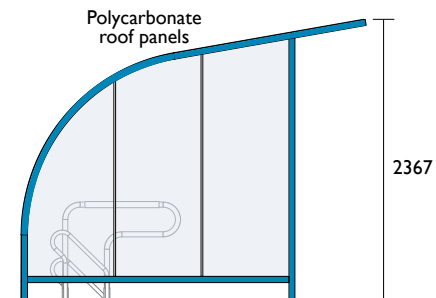

CBR4SC Racks displayed

Polycarbonate side wall panels

CBR4SC Racks displayed

**BSS07**  
Front View  
2900

**BSS08**  
Front View  
5700

Typical End View  
2300

**Material Specifications (General)**  
 Frame 100 x 50 x 3mm Steel RHS  
 Roof / Sides Polycarbonate sheeting