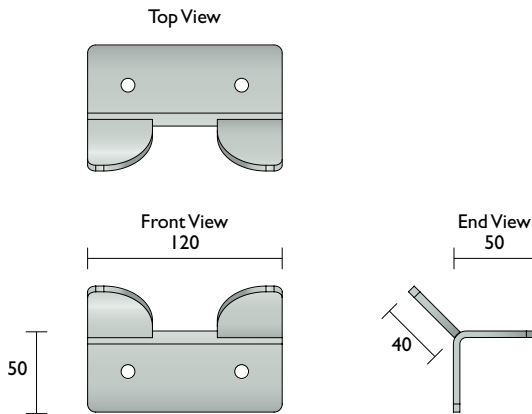

Racks for Scooters and Skateboards

Product Range

1300 780 450

BSS40
Domestic Rack

SKB1
Skateboard Blocker

Protects property against damage caused by skateboards

Material Specifications (General)

BSS40 40NB (50.0) x 1.5mm pipe / Galvanised / Powder coated in a range of colours