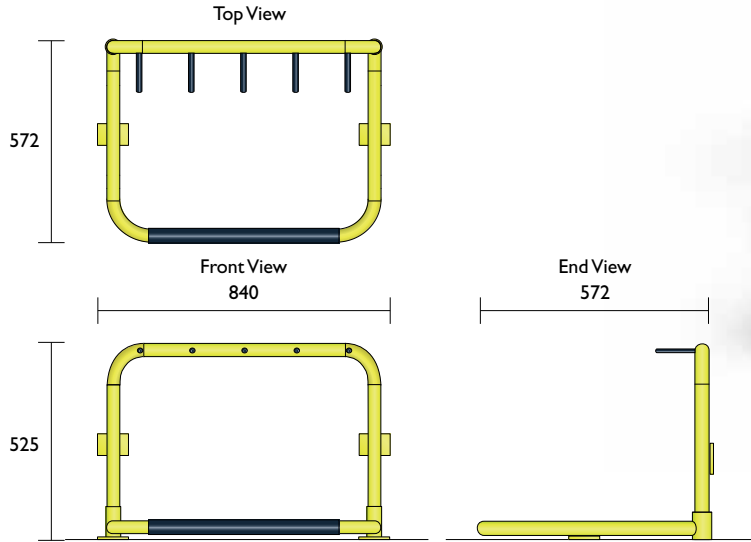

Racks for Scooters and Skateboards

Product Range

1300 780 450

BSS40
Domestic Rack

SKB1
Skateboard Blocker

Protects property against damage caused by skateboards

Material Specifications (General)

BSS40 40NB (50.0) x 1.5mm pipe / Galvanised / Powder coated in a range of colours