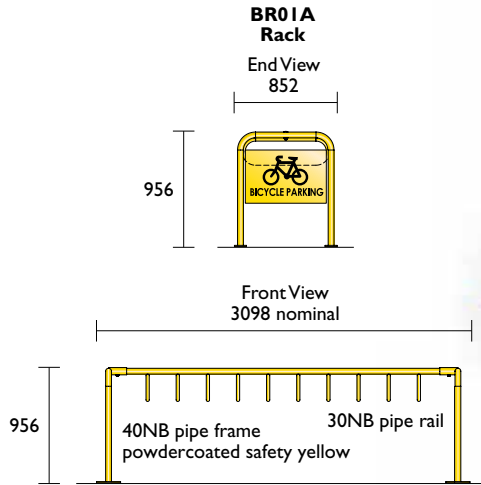

Other Securabike Products

Bicycle Rack Hire Demountable

Total Parking Package

Securabike offers a range of demountable and portable bicycle hitching rails for hire. The racks are ideally suited to the hire market and large bicycle events. Securabike will deliver and erect the required number of racks prior to and dismantle and remove the racks after the event.