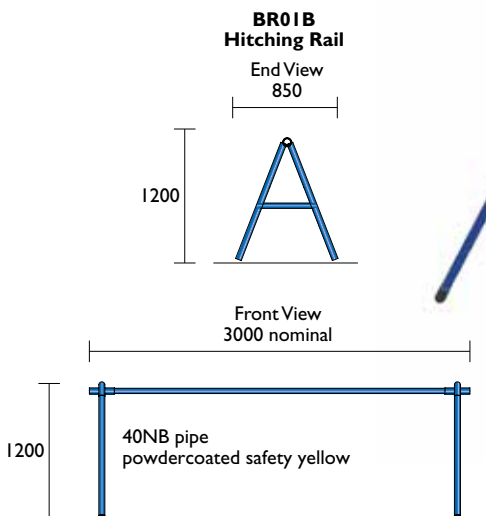

Other Securabike Products

Bicycle Rack Hire Demountable

Total Parking Package

Securabike offers a range of demountable and portable bicycle hitching rails for hire. The racks are ideally suited to the hire market and large bicycle events. Securabike will deliver and erect the required number of racks prior to and dismantle and remove the racks after the event.